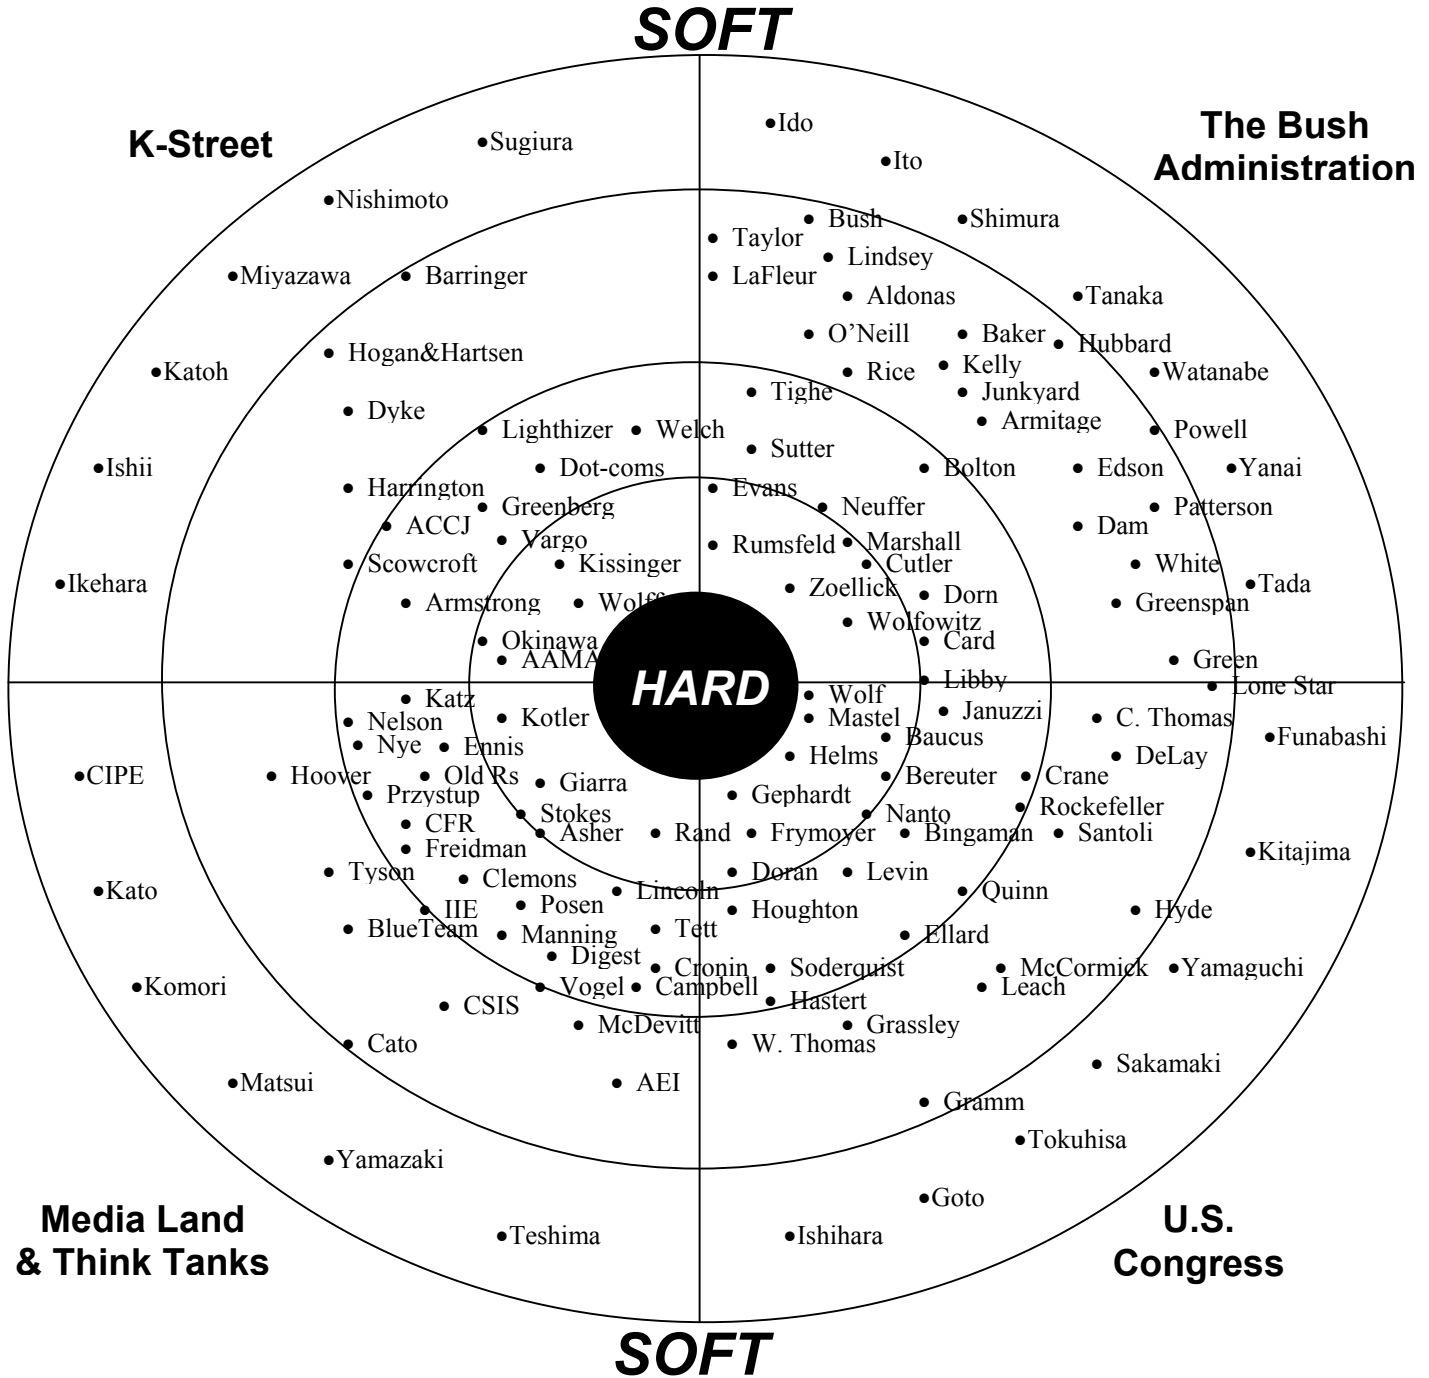

# THE 2001 MORSE TARGET<sup>©</sup>

## Washington's Movers and Shakers on Japan

*N.B.:* The outer-most ring represents Japanese nationals who are “Movers and Shakers on Japan” and are not affiliated with the four quadrants or *Work Domains*. Names in this outer-most ring were placed at random.